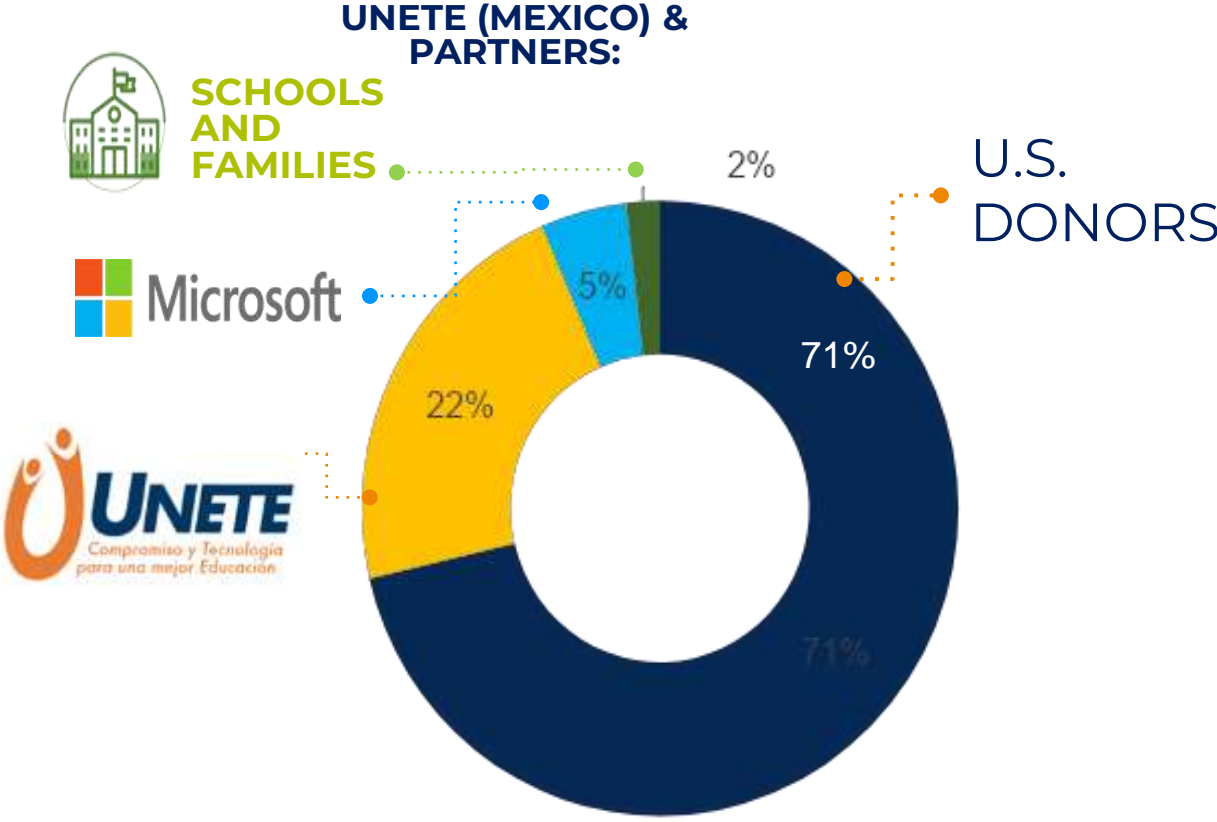

Breakdown of Donations and In-kind Giving

Donor investment per school to implement the **UNETE Integral Model**

Medium sized CLASSROOM

OUR DONORS IN U.S. $17,423 USD

UNETE (Mexico) & PARTNERS $7,116 USD

TOTAL COST OF THE CLASSROOM $ 24,540 USD

Between 100 and 500 students